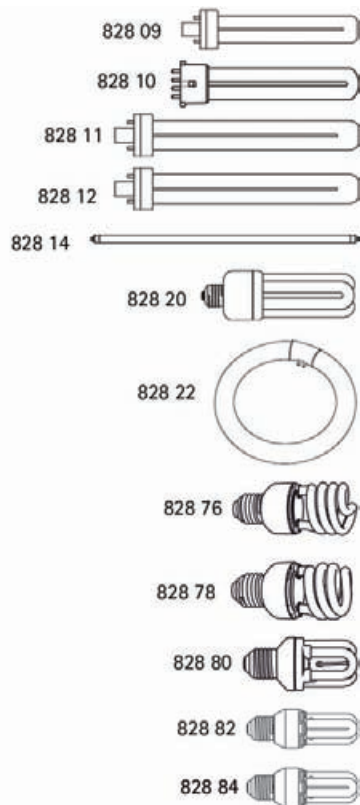

Bulbs

Energy-Saving Bulbs

- 828 09: Socket G23. 6500 Kelvin, waylight white light. 615 Lumen. For Art.-No. 821 32
- 828 10: Socket 2G7. 6500 Kelvin, warm-white light, daylight. 570 Lumen. For Art.-No. 826 40; 826 41
- 828 11: Socket G23. 2700 Kelvin, warm-white light. 1100 Lumen. For Art.-No. 821 35; 821 36; 821 38
- 828 12: Socket G23. 6500 Kelvin, daylight white light. 720 Lumen. For Art.-No. 821 35; 821 36; 821 38
- 828 14: Socket G5. 6500 Kelvin, daylight. 1250 Lumen. For Art.-No. 826 70
- 828 15: 4500 Kelvin, Tageslicht
- 828 20: Socket E27. 4500 Kelvin, neutral white light. 1152 Lumen. For Art.-No. 821 50
- 828 22: Socket G10Q. 6500 Kelvin, daylight white light. 1050 Lumen. For Art.-No. 826 30; 826 31
- 828 55: 4500 Kelvin, Tageslicht
- 828 76: Socket E27. 2700 Kelvin, warm-white light. 700 Lumen. For Art.-No. 823 05; 823 06; 823 40; 823 41; 823 50; 823 51; 823 60
- 828 78: Socket E27. 6500 Kelvin, daylight white light. 810 Lumen. For Art.-No. 823 40; 823 41; 823 05; 823 06; 823 50; 823 51, 823 60
- 828 80: Socket E27. 6500 Kelvin, daylight white light. 800 Lumen. For Art.-No. 823 50; 823 51; 823 60; 823 05; 823 06; 823 40; 823 41
- 828 82: Socket E27. 2700 Kelvin, warm-white light. 1151 Lumen. For Art.-No. 825 45; 823 05; 823 06; 823 40; 823 41; 823 50; 823 51; 823 60
- 828 84: Socket E27. 6500 Kelvin, daylight white light. 1170 Lumen. For Art.-No. 821 80; 821 81; 823 05; 823 06; 823 40; 823 41; 823 50; 823 51; 823 60

Art. No.	Colours	Watt	Life Cycle	PU	Guarantee
828 09	05 transparent	9	8000 h	1 pc.	
828 10	05 transparent	9	8000 h	1 pc.	
828 11	05 transparent	11	8000 h	1 pc.	
828 12	05 transparent	11	8000 h	1 pc.	
828 13	05 transparent	1 pc.			
828 14	05 transparent	14	8000 h	1 pc.	
828 15	05 transparent	14		1 St.	
828 20	05 transparent	20	5000 h	1 pc.	
828 22	05 transparent	22	8000 h	1 pc.	
828 55	05 transparent	55		1 St.	
828 76	05 transparent	11	10000 h	1 pc.	
828 78	05 transparent	14	10000 h	1 pc.	
828 80	05 transparent	15	15000 h	1 pc.	
828 82	05 transparent	20	8000 h	1 pc.	
828 84	05 transparent	20	8000 h	1 pc.	

Halogen Bulbs

- 829 20: Socket G4. 2700 Kelvin, warm-white light. 250 Lumen. For Art.-No. 822 04
- 829 50: Socket GY6,35. 2900 Kelvin, warm-white light. 800 Lumen. For Art.-No. 822 12; 822 13; 822 18; 822 19; 822 20; 822 60; 822 70; 822 34; 822 50; 822 80
- 829 90: Socket R7s. 2800 Kelvin, warm-white light. 2800 Lumen. For Art.-No. 825 40

Art. No.	Colours	Watt	Life Cycle	PU	Guarantee
829 20	05 transparent	20	2000 h	1 pc.	
829 50	05 transparent	50	2000 h	1 pc.	
829 90	05 transparent	240	1000 h	1 pc.