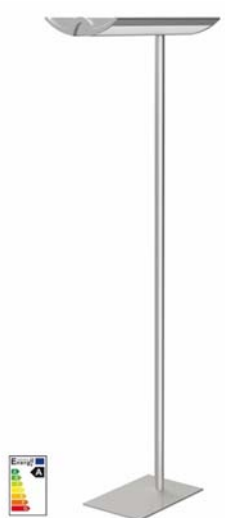

Working Station Uplighter MAULavior

- Includes 4 x 14 Watt energy-saving bulb (G5), 4500 Kelvin, neutral white light
- Energy efficiency class "A"
- Electronic power supply unit included; ensures a low power consumption and a non-flickering light
- Downward emission
- Stable aluminium column
- Height 190 cm
- Lamp head 33 x 62 cm
- Stable steel base, 28 x 42 cm
- Switch on lamp head
- Protection Class I
- Length of lead 2 m
- Replacement energy-saving bulb, with socket G5, Art.-No.: 828 15 05

Art. No.	Colours	PU	Guarantee
825 60	95 silver	1 pc.	2 year