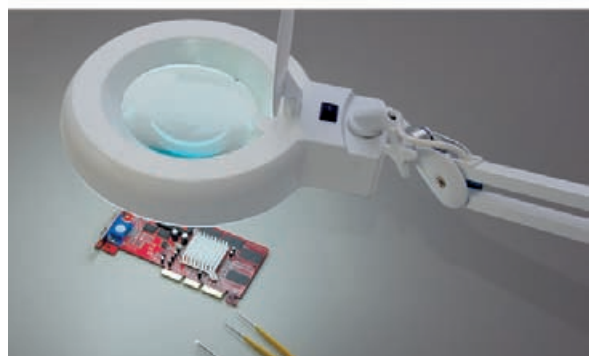

Magnifying Lamps

- Functional lamp for the workplace
- Includes protection flap
- Ideal for precision work in laboratories, workshops, machine stations, engineering offices and doctors' surgeries. Or for private use for handiwork, stamp collectors or precision mechanics