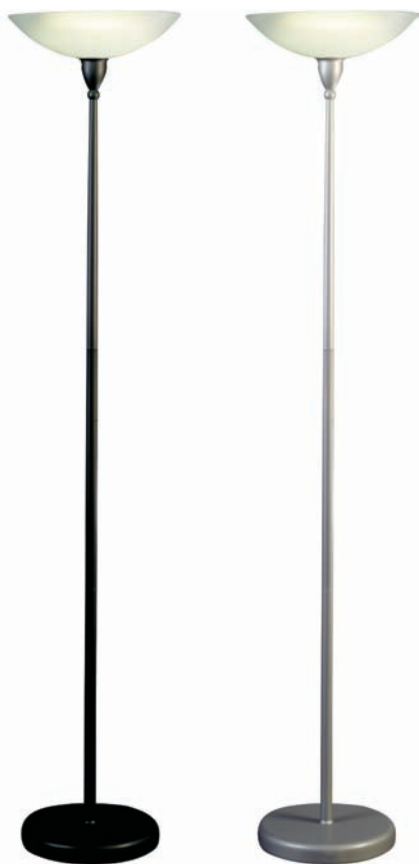

Uplighters

Energy-saving uplighter LUM Brescia

- Includes 55 Watt energy-saving bulb (E27 circline 220 - 240 V), 3.300 lumen, 2.700 Kelvin, 10.000 hours
- Power consumption 55 W, energy efficiency class "A"
- Double insulated
- Stable conical column made of lacquered steel, Ø 2,5 cm
- Total height 183 cm
- Round base made of lacquered steel, Ø 30 cm
- Round reflector in white opal glass, Ø 36
- Foot-switch on lead
- Length of lead 1,65 m

Art. No.	Colours	PU	Guarantee
825 04	90 black, 95 silver	1 pc.	2 year